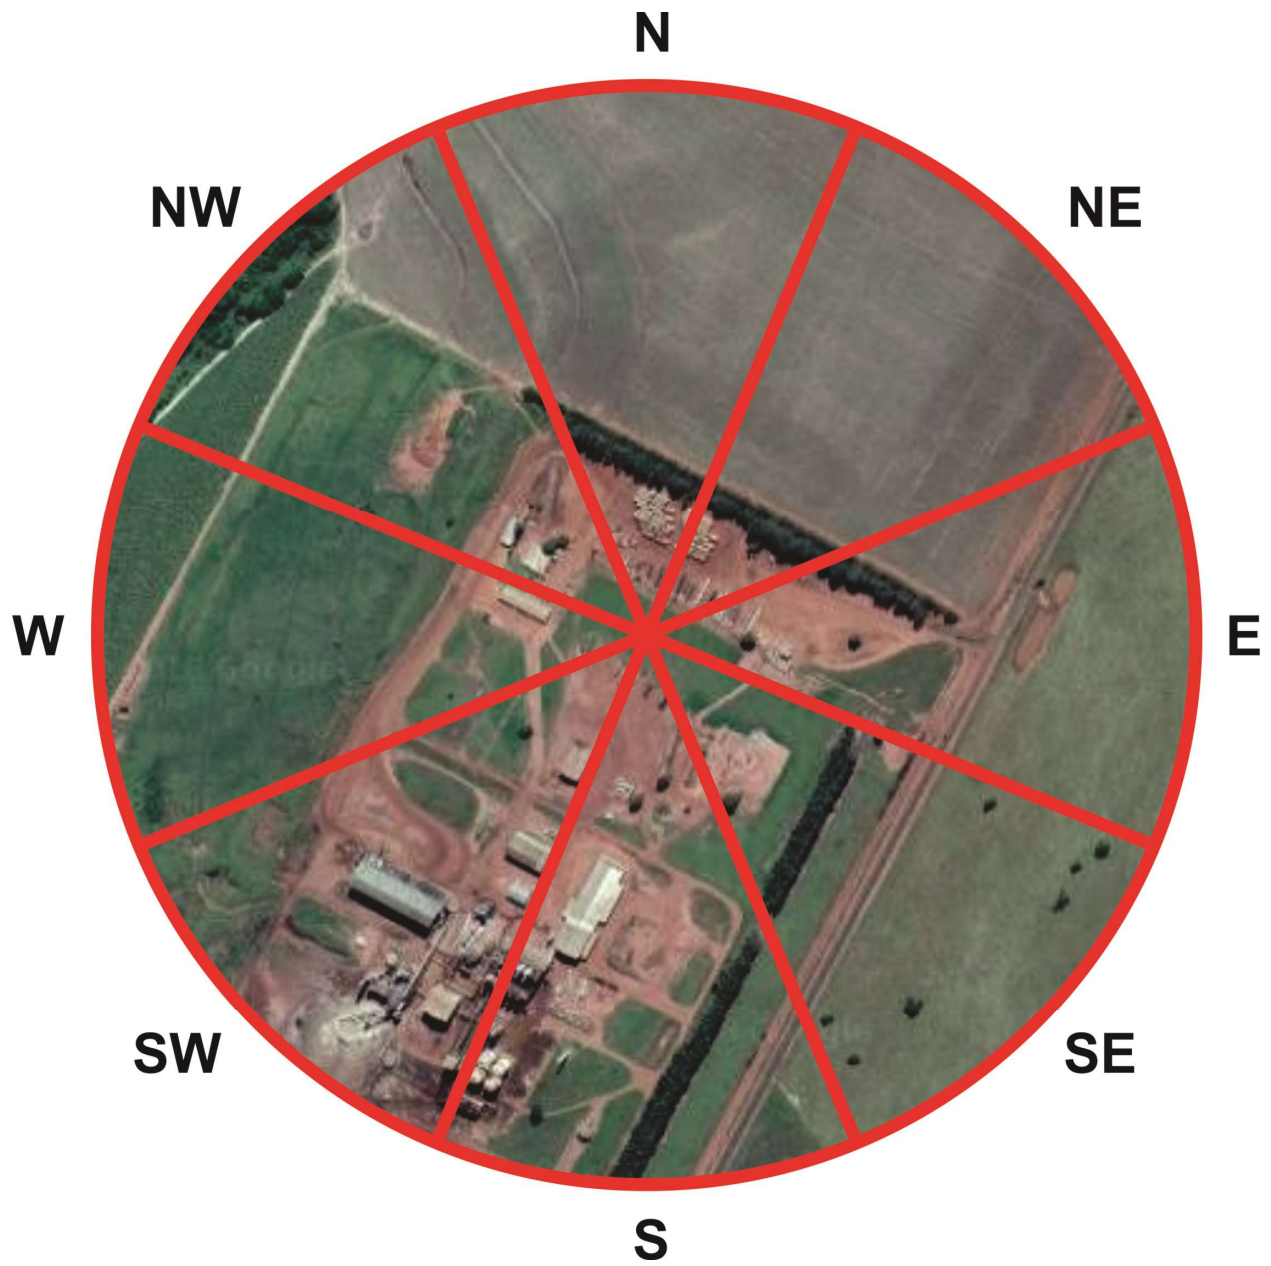

INMET ID: A011
WMO ID: 86773
NAME: SÃO SIMÃO
STATE: GOIÁS
COUNTRY: BRAZIL
LAT/LON: -18.9691, -50.6334
ELEVATION: 492m
DATASETS: WDS, SADMET

ANEMOMETER

HEIGHT: 10m (10° DISME/INMET)
TYPE: CUP - VAISALA WAA151 (10° DISME)
COMMENTS:

A011								
DIR	N	NE	E	SE	S	SW	W	NW
CAT	3	3	2.5	3	3	3	2.5	2.5
F _V	1.06	1.06	1.03	1.06	1.06	1.06	1.03	1.03
F _G	1.06	1.06	1.03	1.06	1.06	1.06	1.03	1.03