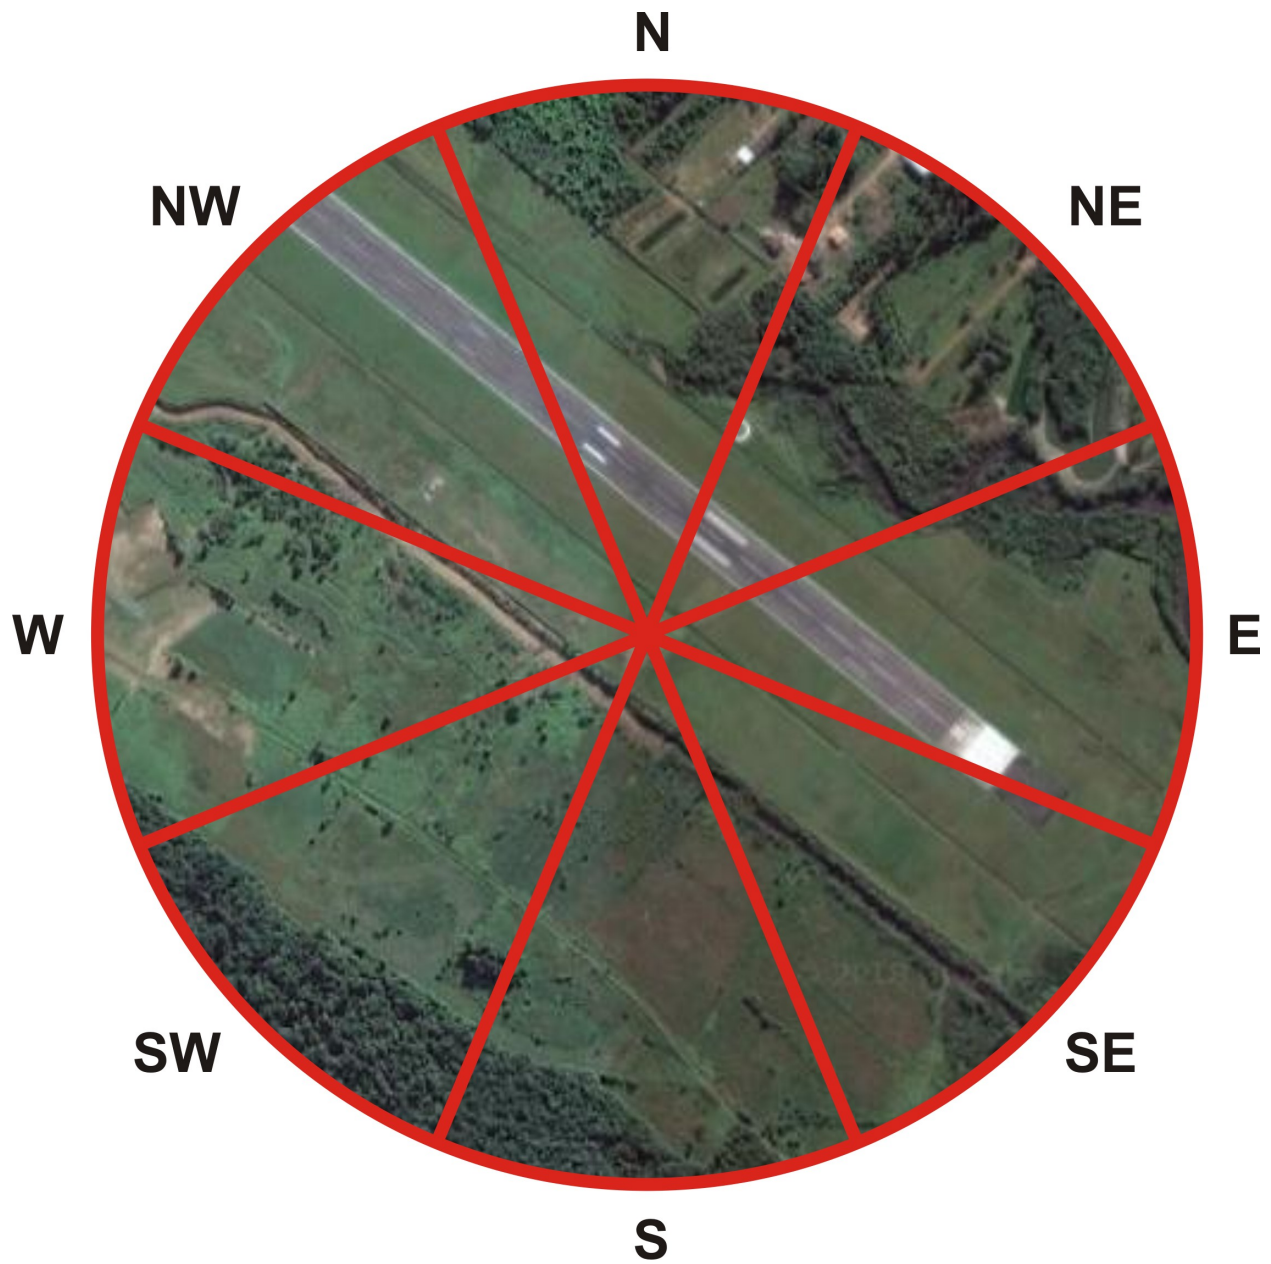

ICAO ID: SBJV
WMO ID: 83905
NAME (1): LAURO CARNEIRO DE LOYOLA
CITY: JOINVILLE
STATE: SANTA CATARINA
COUNTRY: BRAZIL
LAT/LON: -26.2248, -48.7968
ELEVATION: 4m
DATASETS: MSS, NCEI/NCDC, PSEC45/2015, PAS31/2017

ANEMOMETER 1

LAT/LON: (AERODROME/INFRAERO-PORTO ALEGRE)
HEIGHT: 10m (INFRAERO-PORTO ALEGRE)
TYPE: ULTRASONIC (AERODROME/INFRAERO-PORTO ALEGRE)
COMMENTS: VAISALA WS425 ULTRASONIC FROM 16/06/2014
VAISALA WMT703 ULTRASONIC FROM 05/02/2016

| SBJV-1 | | | | | | | | |
|----------------|------|------|------|------|------|------|------|------|
| DIR | N | NE | E | SE | S | SW | W | NW |
| CAT | 2.5 | 2.5 | 2 | 2 | 2 | 2.5 | 2 | 2 |
| F _V | 1.03 | 1.03 | 1.00 | 1.00 | 1.00 | 1.03 | 1.00 | 1.00 |
| F _G | 1.03 | 1.03 | 1.00 | 1.00 | 1.00 | 1.03 | 1.00 | 1.00 |