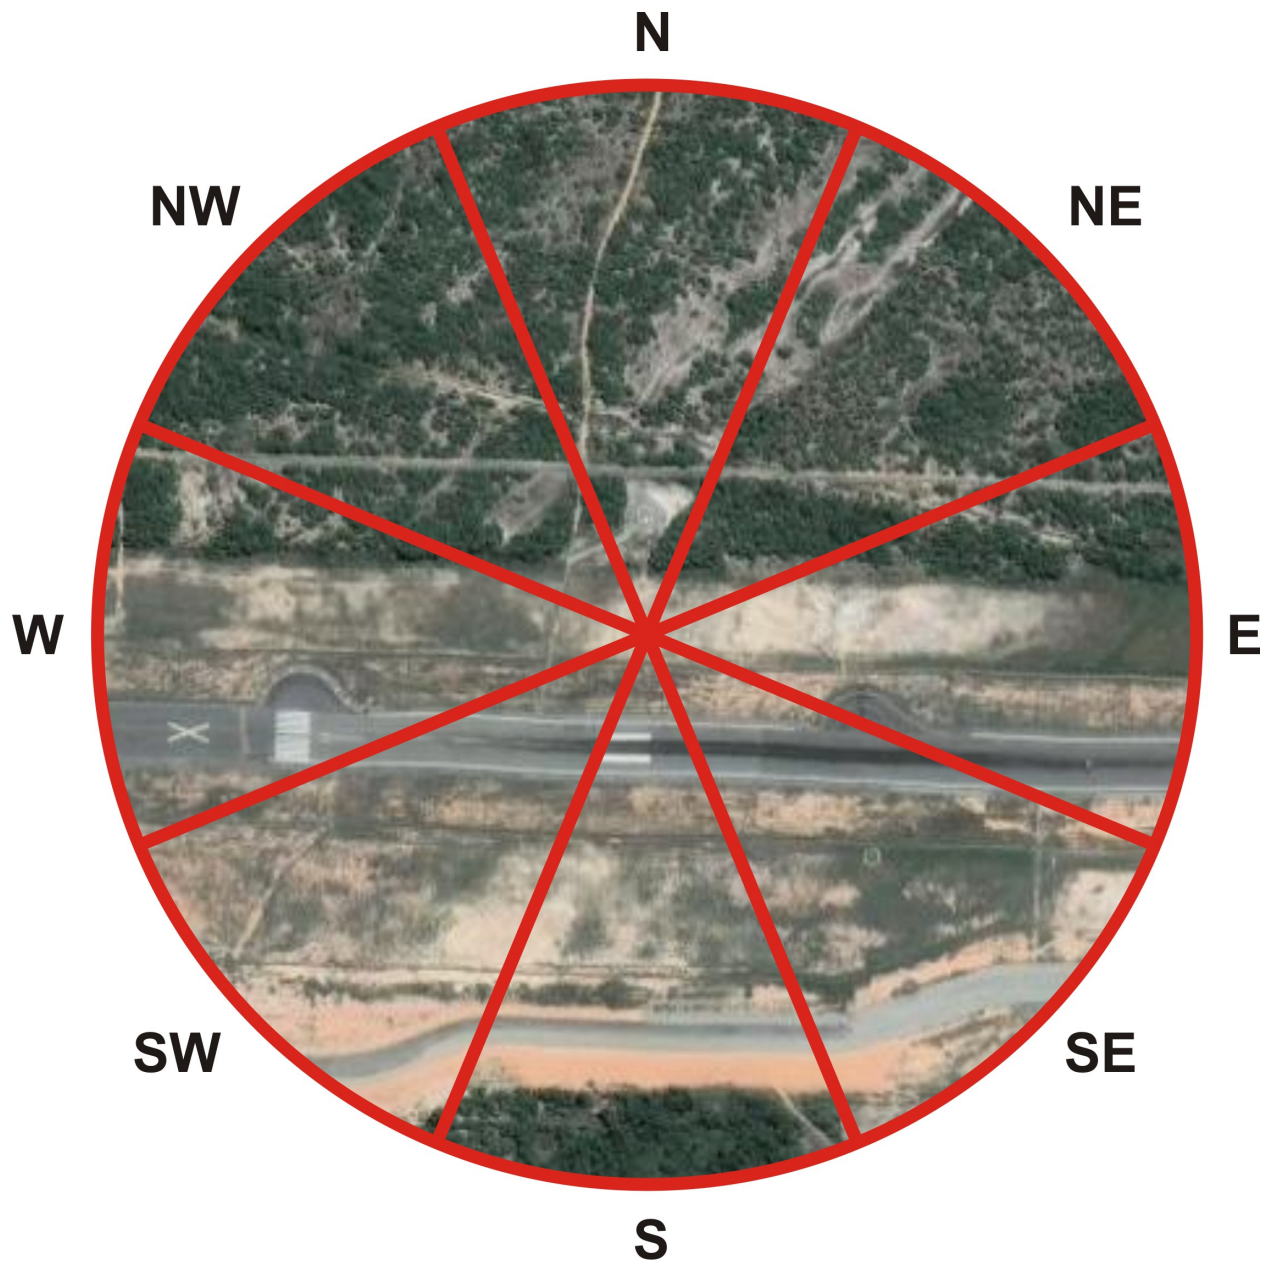

ICAO ID: SBAR
WMO ID: 83095
NAME (1): SANTA MARIA
CITY: ARACAJU
STATE: SERGIPE
COUNTRY: BRAZIL
LAT/LON: -10.9833, -37.0667
ELEVATION: 7m
DATASETS: MSS, NCEI/NCDC, PSEC45/2015, PAS31/2017

ANEMOMETER 1

LAT/LON: (AERODROME)

HEIGHT:

TYPE: CUP (AIP)

COMMENTS: LOCATION CONFIRMED BY OPERATOR AT AERODROME

SBAR-1								
DIR	N	NE	E	SE	S	SW	W	NW
CAT	3	3	2.5	2	2	2	2.5	3
F _V	1.11	1.11	1.07	1.03	1.03	1.03	1.07	1.11
F _G	1.09	1.09	1.05	1.02	1.02	1.02	1.05	1.09