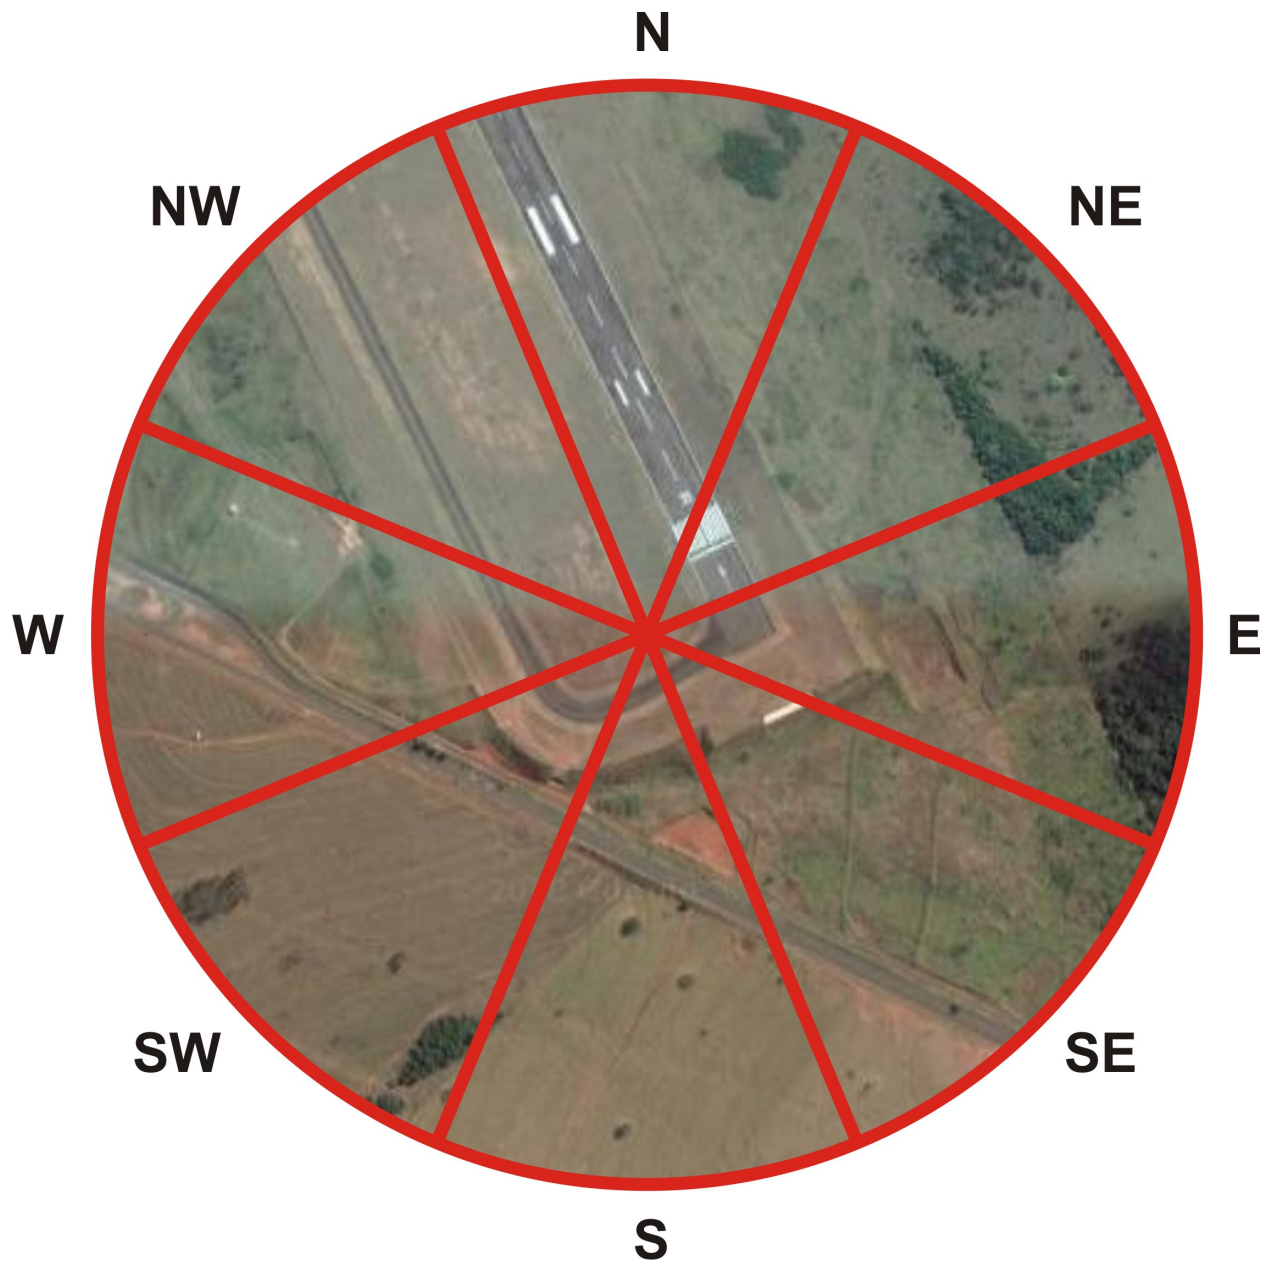

ICAO ID: SBAE
WMO ID: -
NAME (1): BAURU-AREALVA
NAME (2): MOUSSA NAKHIL TOBIAS
CITY: BAURU
STATE: SÃO PAULO
COUNTRY: BRAZIL
LAT/LON: -22.1609, -49.0697
ELEVATION: 594m
DATASETS: MSS, PSEC45/2015, PAS31/2017

ANEMOMETER 1

LAT/LON: (CINDACTA II)
HEIGHT: 9.6m (CINDACTA II)
TYPE:
COMMENTS: VALID AS OF 04/2012

SBAE-1								
DIR	N	NE	E	SE	S	SW	W	NW
CAT	2	2	2	2	2	2	2	2
F _V	1.01	1.01	1.01	1.01	1.01	1.01	1.01	1.01
F _G	1.00	1.00	1.00	1.00	1.00	1.00	1.00	1.00